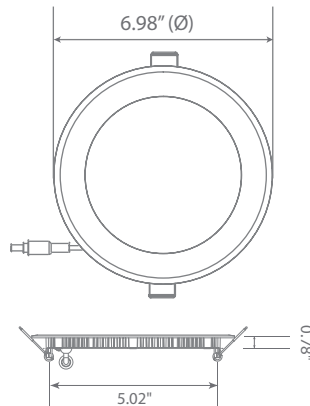

LED DLC6S-2040e

4000K
CCT

Part #: EFDLC6DM/I/12W/1050/120D/50K/JB/E Fixture Class: 6" Slim Fixed

Product Description

LED DLC6S-2040e, compact and convenient, this 6-inch LED downlight is designed for quick and easy installation anywhere. With spring action clips and a separate junction box, this ultra-slim downlight is the perfect choice for recessed lighting. Energy Star Certified, IC-rated, and dimmable, the DLC6S-2040e triumphs over standard incandescent or fluorescent lighting. Guaranteed to save energy with every switch on, this LED downlight is available in Soft White (3000K), Bright White (4000K) and Cool White (5000K) – see Euri Lighting DLC6S-2000e and DLC6S-2050e.

Product Features

Dimmable

Abutted & Covered

No Housing Required

Damp Rated

Product Dimensions

Product Photometric Data