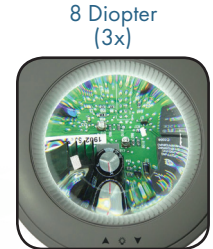

ProVue Solas

Magnifying Lamp with Interchangeable Lens

5"
Interchangeable
Lens
Select Your
Magnification

60 Adjustable
LEDs
20,000 Hour
Lifespan

Swivel
Head
360°
Rotation

Enclosed
Spring
Balanced Arm
No Pinch
Hazards

- Easy lens replacement
- Use the same lamp for multiple magnifications
- Crystal clear, distortion-free viewing

- 60 ultra-bright SMD LEDs
- LED lifespan: Min. 20,000 hours

- Adjustable tension knob
- Set lamp position and tighten
- Stays in place in any position

PROVUE SOLAS	
LENS	Interchangeable
ILLUMINATION	60 SMD LEDs with light intensity touch buttons
POWER ADAPTER	Input: 100-240V AC 50-60Hz, output: 20V 600mA
ARM	Fully covered spring balanced arm Max Reach: 36"
PACKAGE CONTENTS	ProVue Solas Magnifying Lamp, Interchangeable Glass Lens, heavy duty table clamp, power adapter

ITEM #	PRODUCT NAME
26501-XL35	ProVue Solas Magnifying Lamp XL35 with Interchangeable 5-Diopter Lens
26501-XL58	ProVue Solas Magnifying Lamp XL58 with Interchangeable 8-Diopter Lens
26501-RL3D	3-Diopter Replacement Lens (for 26501-XL35)
26501-RL5D	5-Diopter Replacement Lens (for 26501-XL35 or 26501-XL58)
26501-RL8D	8-Diopter Replacement Lens (for 26501-XL58)