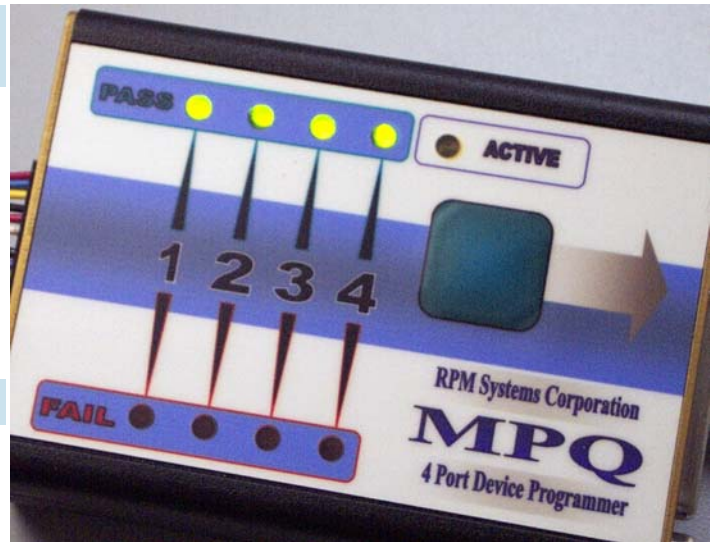

## MPQ-PSoC

**Four Port  
In-System Programmer  
for  
Cypress PSoC/3/4/5/5LP, PSoC GEN4,  
GEN5 and enCoRe II/III/V**

The MPQ-PSoC is a 4-port, in-circuit manufacturing programmer for Cypress Semiconductor PSoC/3/4/5/5LP, PSoC GEN4 and GEN5 and enCoRe II/III/V microcontrollers.

### Fast and Portable

Up to four different target images can be stored in the programmer's internal Flash memory, allowing faster programming times and standalone operation. In addition, our adaptive programming algorithm provides the fastest programming time for each image, while ensuring the image integrity of each device programmed.

### Program Four Devices Simultaneously

Four port programming allows each MPQ to program the same image on up to four separate target devices simultaneously, increasing manufacturing throughput fourfold.

### Stand-alone, ATE-Controlled or PC-Controlled

MPQ-PSoC can be operated stand-alone (just press a button to initiate programming), directly from a host PC using MPManger software, or under the control of your Automated Test Equipment (ATE) system.